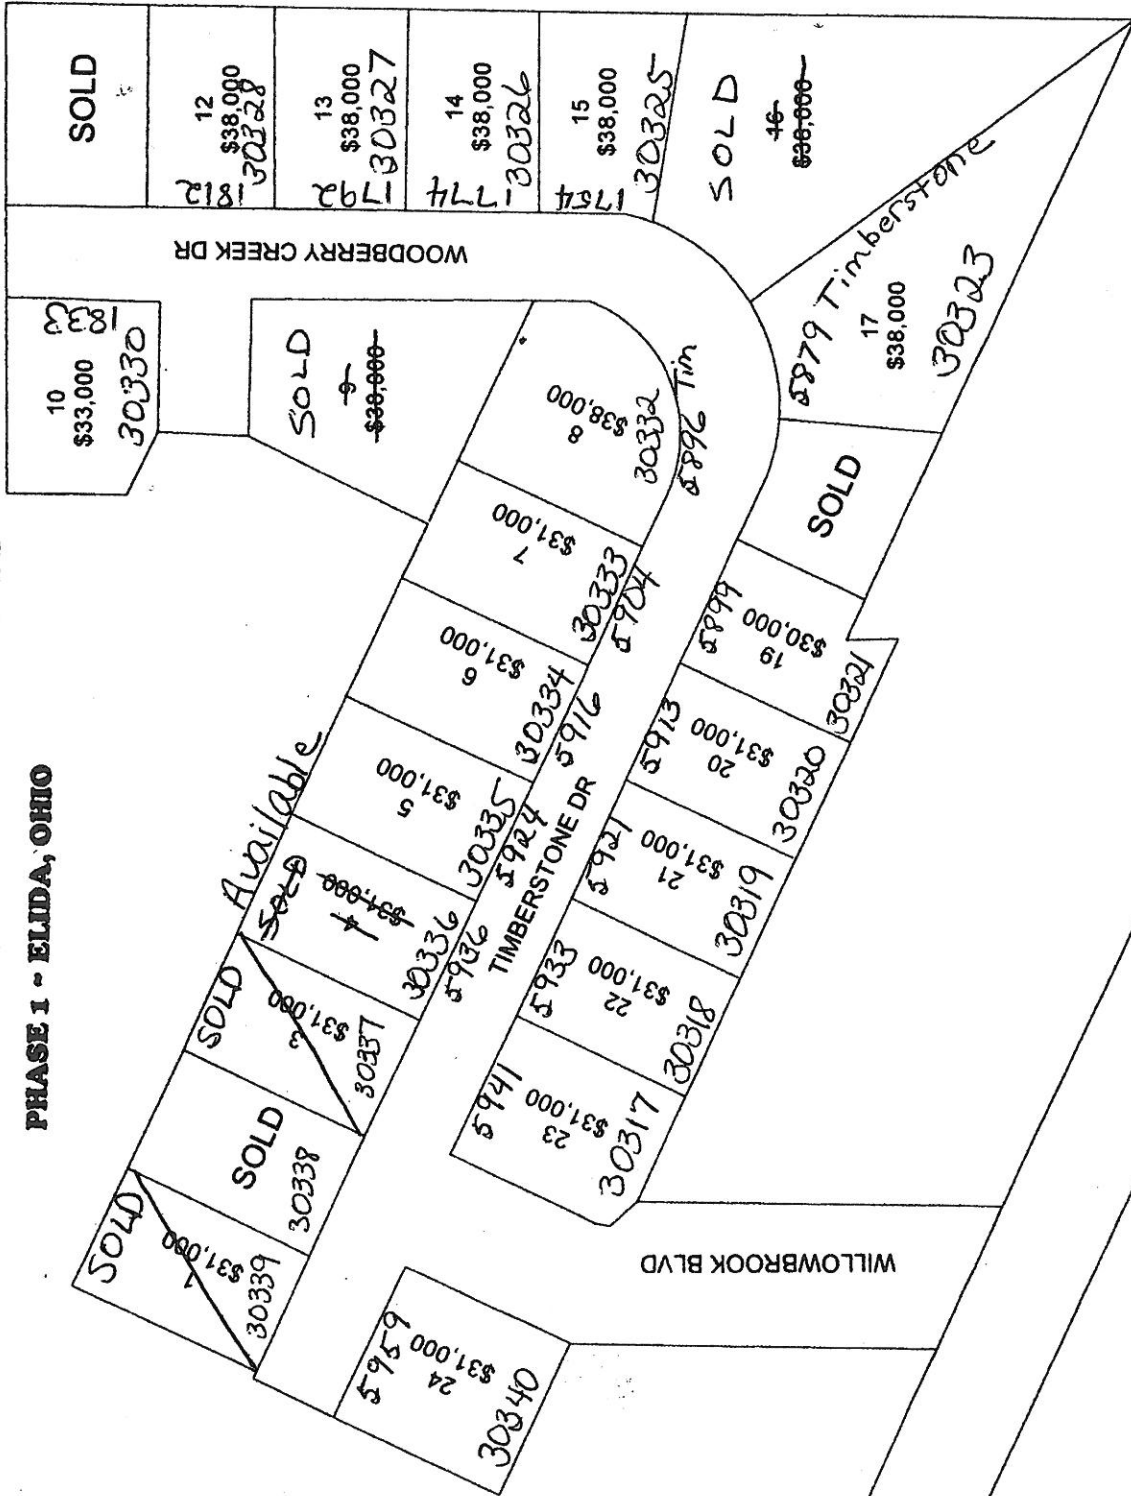

# WOODBERRY CREEK ESTATES

PHASE 1 - ELIDA, OHIO

**GEM BUILDERS**  
419-228-6606